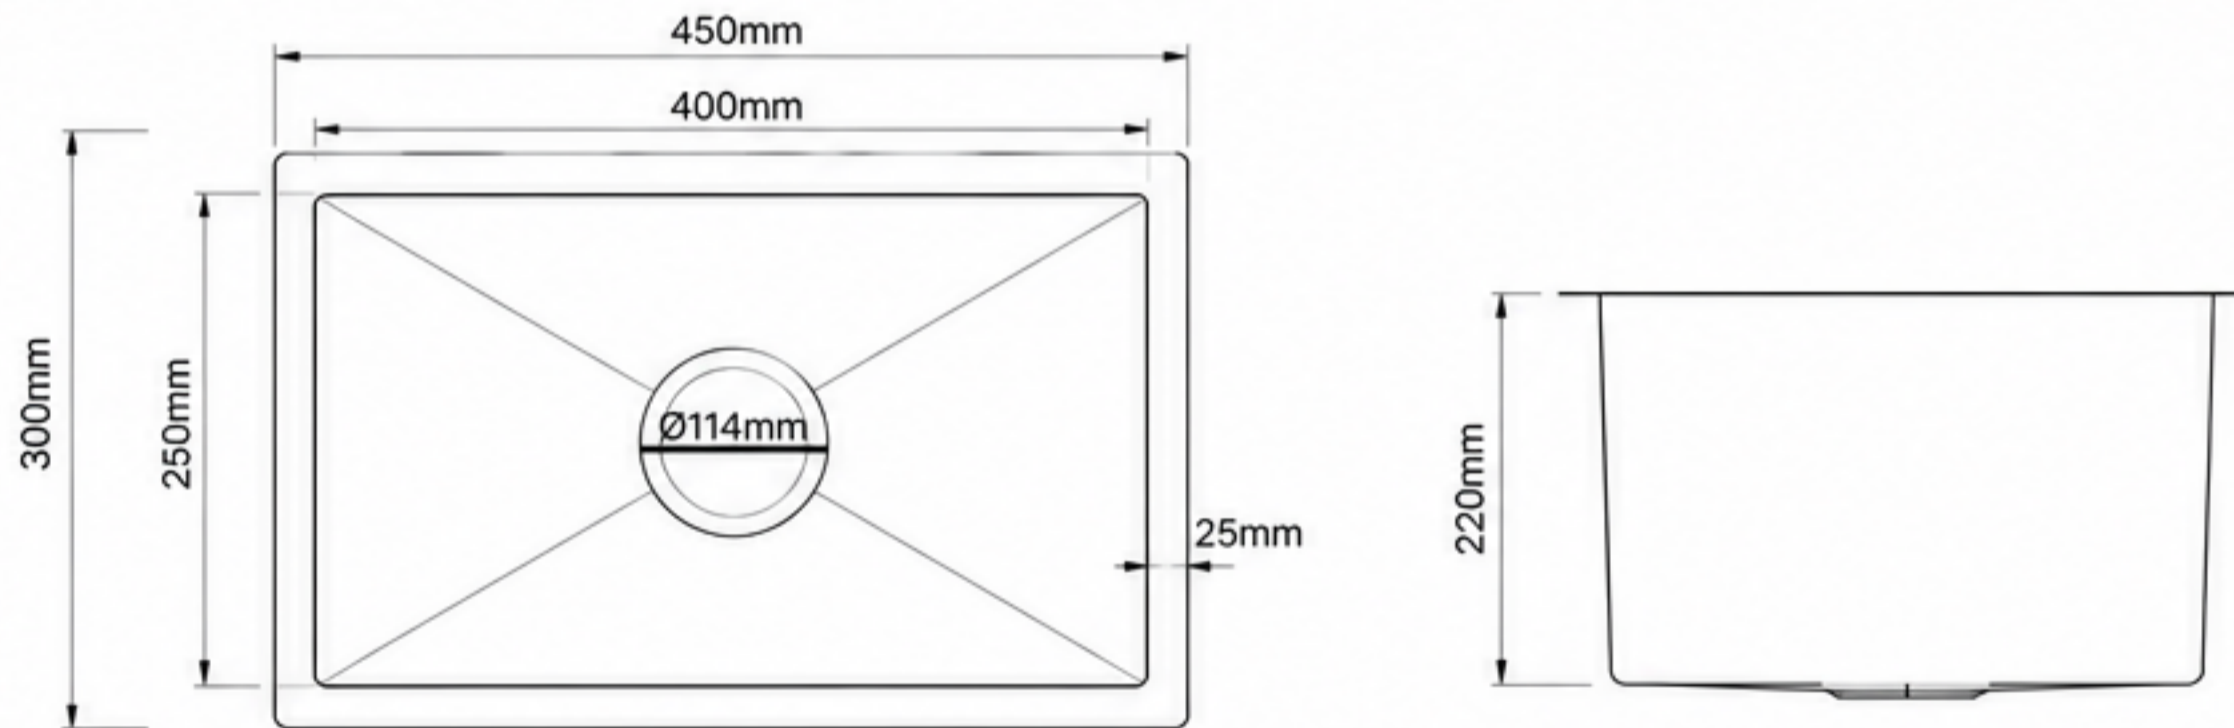

NOXWELL

KITCHEN SINK COLLECTION

KSSV-4530

SINGLE BOWL SINK

MODEL INFORMATION

Model Number KSSV-4530

MATERIAL & FINISH

Material Stainless Steel
Color / Finish Brushed Silver

SIZE & DIMENSIONS

Outer Dimensions 450mm (L) x 300mm (W)
Inner Bowl Dimensions 400mm (L) x 250mm (W)
Bowl Depth 220mm

TECHNICAL INFORMATION

Drain Hole Diameter 114mm
Rim / Lip Width 25mm

Outer Dimensions (L x W)	Inner Bowl Dimensions (L x W)	Bowl Depth	Drain Hole Diameter	Rim/Lip Width
450 x 300mm	400 x 250mm	220mm	114mm	25mm