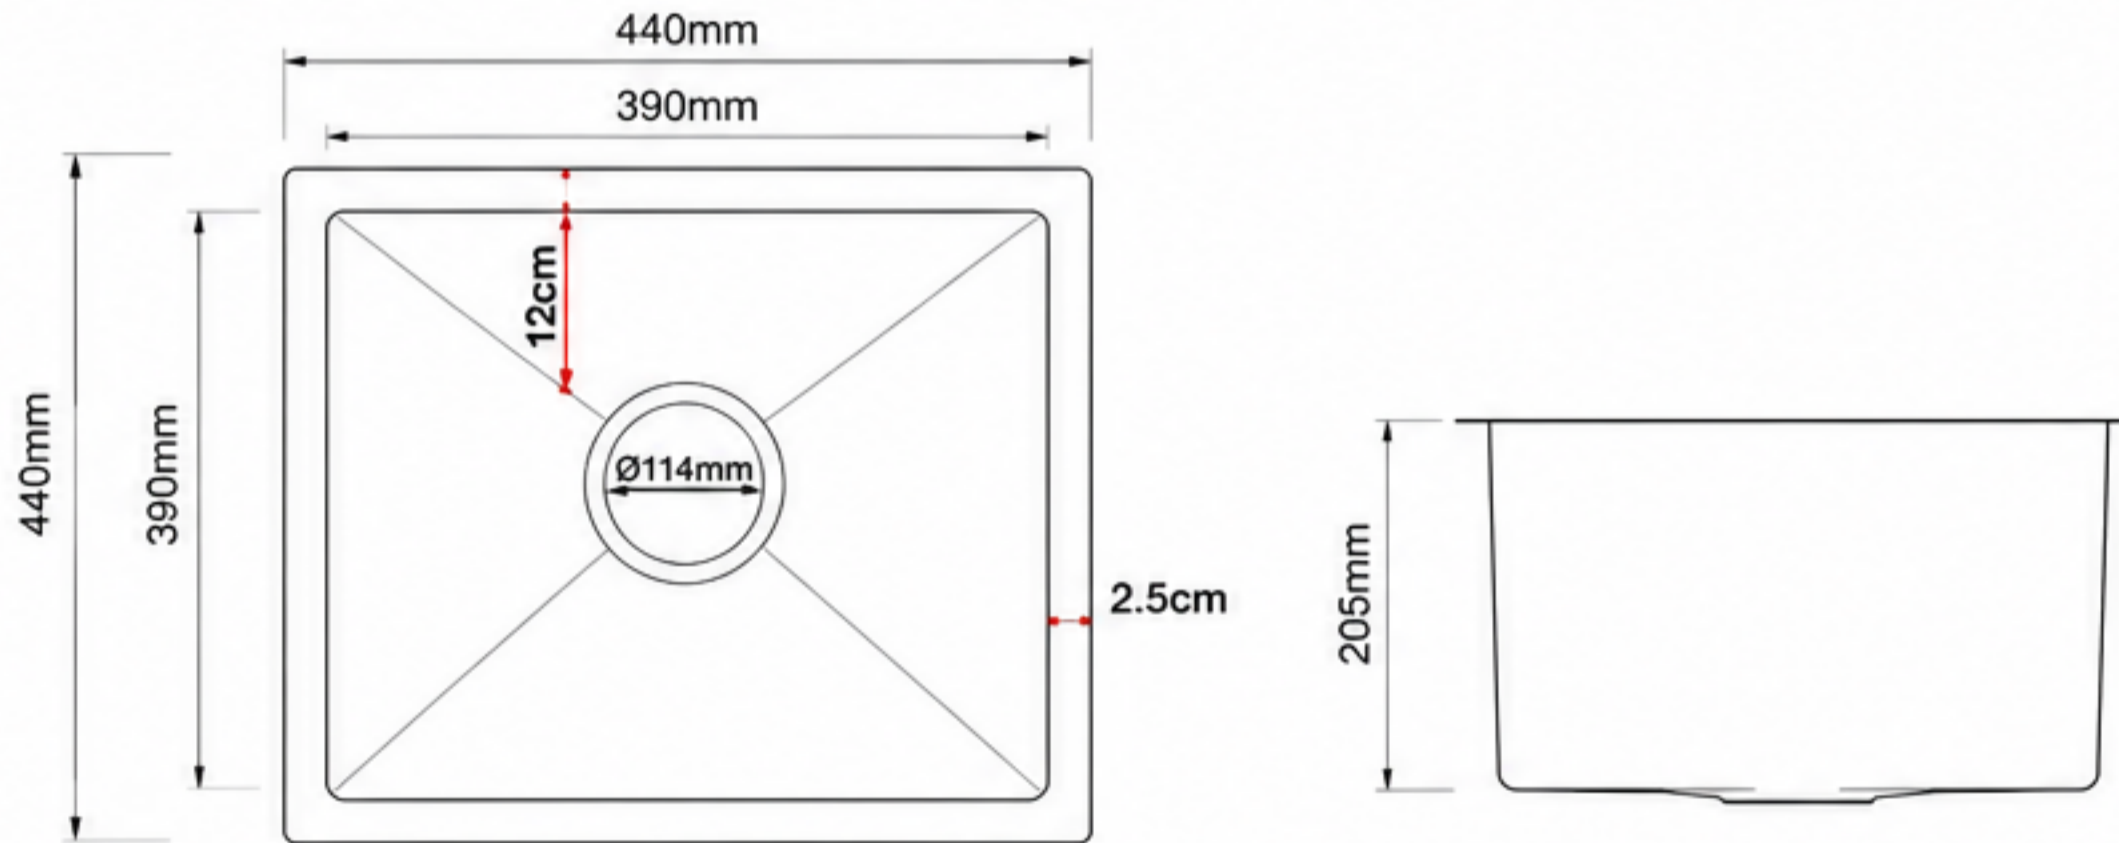

## SINGLE BOWL SINK

### SIZE & DIMENSIONS

Outer Dimensions: 440mm (L) x 440mm (W)  
Inner Bowl Dimensions: 390mm (L) x 390mm (W)  
Bowl Depth: 205mm

### TECHNICAL INFORMATION

Drain Hole Diameter: 114mm  
Rim / Lip Width: 25mm

Outer Dimensions (L x W)	Inner Bowl Dimensions (L x W)	Bowl Depth	Drain Hole Diameter	Rim/Lip Width
440 x 440mm	390 x 390mm	205mm	114mm	25mm