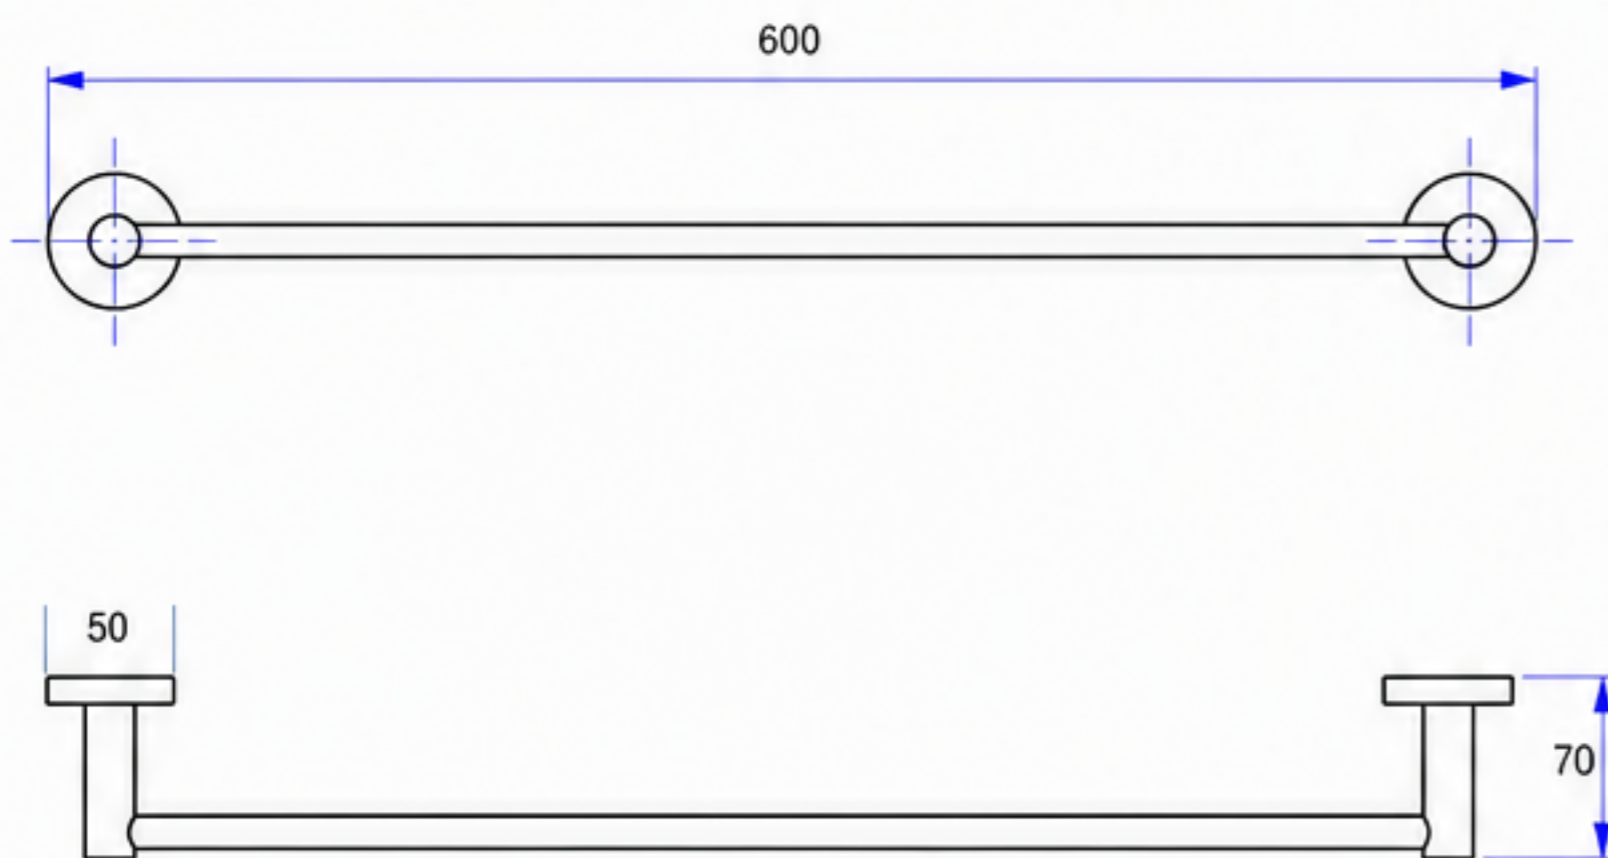

### DIAGRAM

\* All dimensions are in millimetres (mm).

\* Product images are for illustration purposes only. Actual colour may vary slightly.

### SIZE & DIMENSIONS

Overall Length 600mm

Wall Plate Diameter 50mm

Projection 70mm

Bar Diameter 16mm