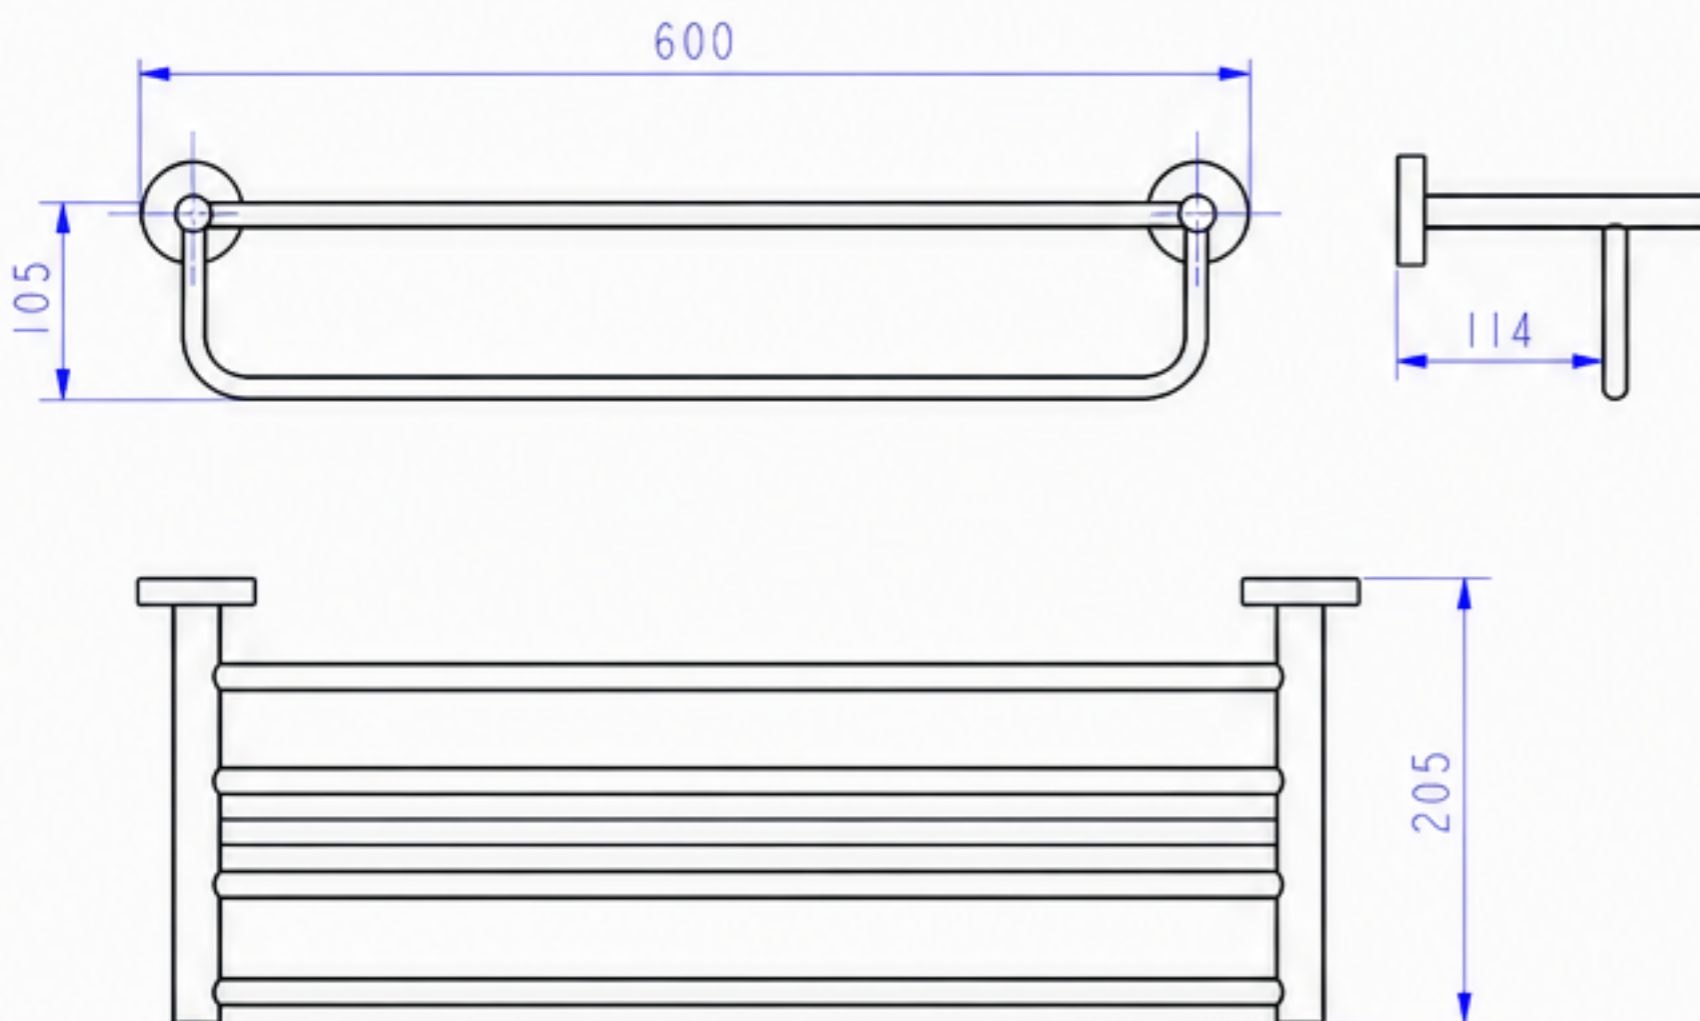

DIAGRAM

* All dimensions are in millimetres (mm).

* Product images are for illustration purposes only. Actual colour may vary slightly.

MODEL INFORMATION

Model Number BASV-3010

MATERIAL & FINISH

Material SUS304 Stainless Steel

Color / Finish Brushed Silver

SIZE & DIMENSIONS

Overall Length 600mm

Overall Width 205mm

Overall Height 105mm

Wall Plate Diameter 50mm

Projection 114mm

Distance Between Bars 40mm

TECHNICAL INFORMATION

Mounting Type Wall Mounted

Installation Concealed Screws

Material Grade SUS304

Corrosion Resistance High

Warranty 5 Years

Application Bathroom, Ensuite,
Powder Room

RUST RESISTANT