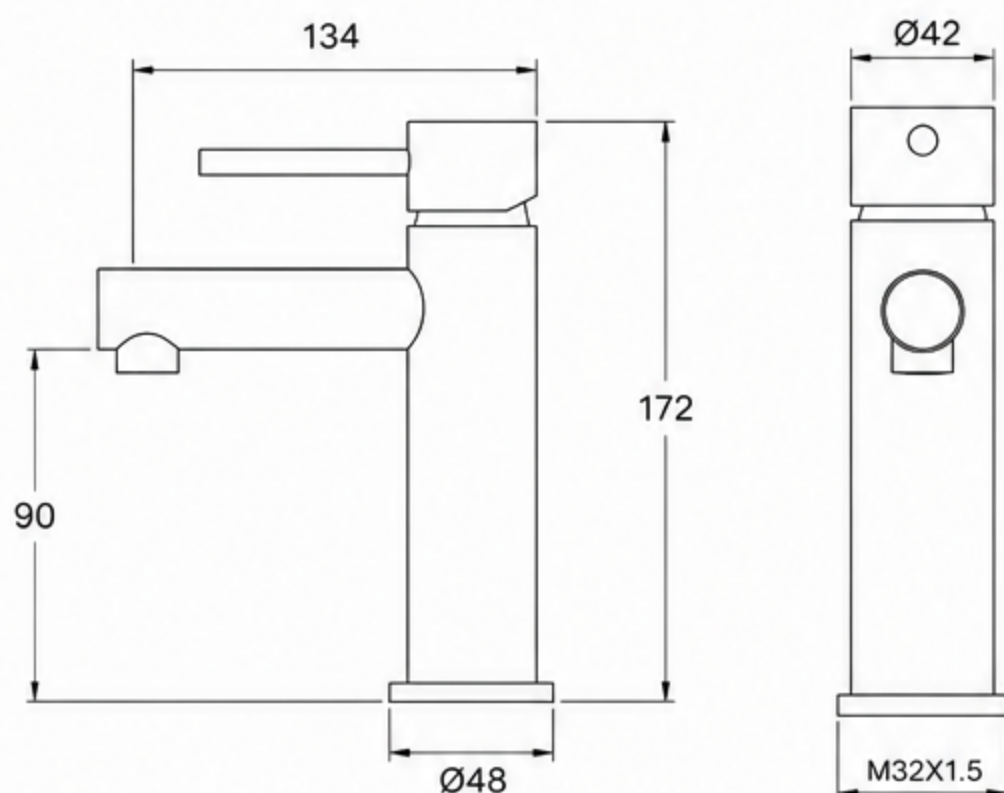

NOXWELL

BATHROOM MIXER

BMSV-1470

BASIN MIXER

MODEL INFORMATION

Model Number BMSV-1470

MATERIAL & FINISH

Material 304 Stainless Steel

WELS Approved for water efficiency and performance.

DIAGRAM (Unit: mm)

Unit: mm

CERTIFICATIONS

WaterMark Approved

WELS Approved

TECHNICAL INFORMATION

Installation Type	Deck Mounted
Control Type	Single Lever
Cartridge	35mm Ceramic Cartridge
Material	304 Stainless Steel
Watermark	Yes