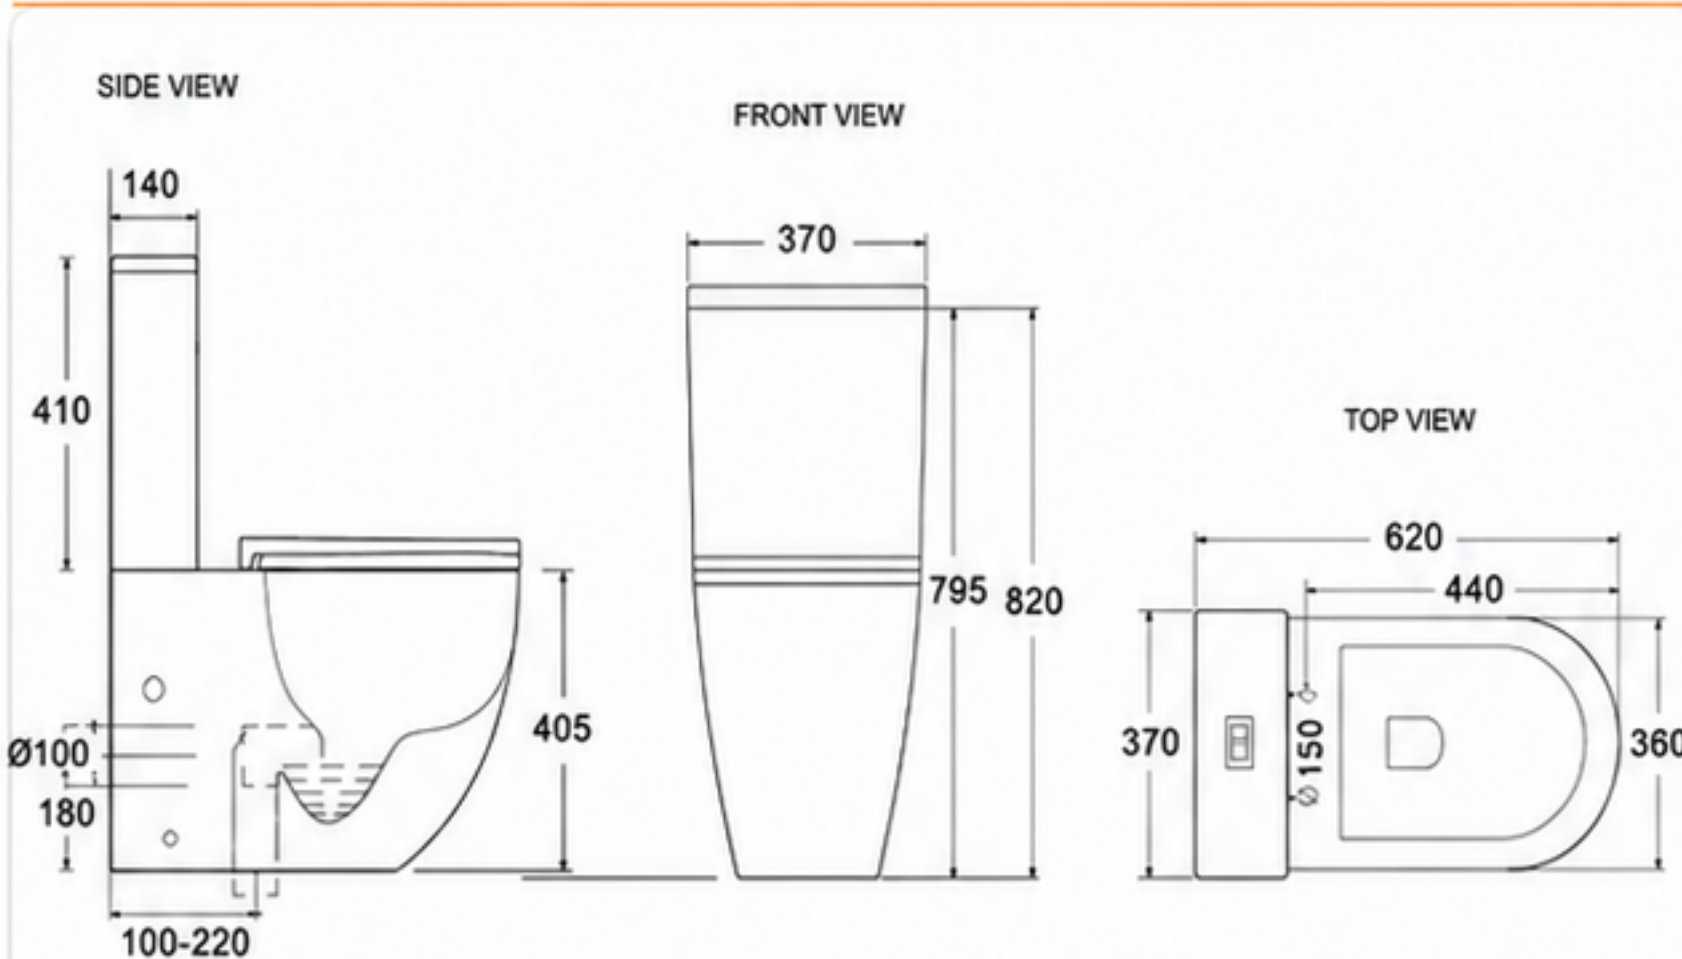

SIZE & DIMENSIONS

Overall Size 620mm (L) x 370mm (W) x 820mm (H)

Rough-in 100-220mm

Bowl Height 405mm

Trap Type P-trap / S-trap

Flush Type Vortex Flush

Flush Volume 4.5/3L

Seat Material UF Slim Soft-close

Seat Cover Quick Release

TECHNICAL INFORMATION

WaterMark WMK26778

WELS Rating 3.5 Star

WELS Licence 1989

Standard AS1172.1/2

Installation Type Floor Mounted

Water Inlet Bottom Left

Please allow a tolerance of ±5mm for all dimensions.

DIAGRAM

* All dimensions are in millimetres (mm).

* Product images are for illustration purposes only. Actual colour may vary slightly.

POWERFUL VORTEX FLUSH

Vortex flushing system delivers a powerful clean with less water.

RIMLESS DESIGN

Rimless bowl for improved hygiene and easier cleaning.

SOFT-CLOSE SEAT

UF slim seat with soft-close and quick release function.