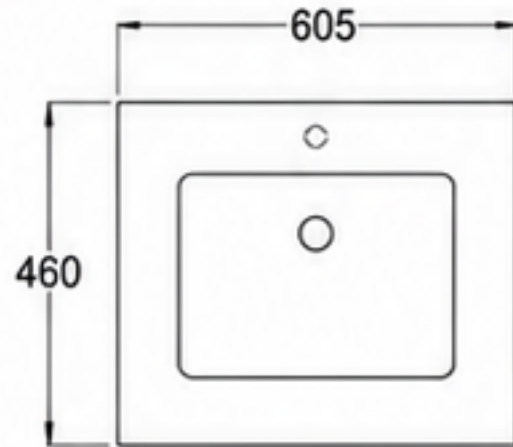

MODEL INFORMATION

Model Number BVWH-6045C

MATERIAL & FINISH

Material Multi-layer Plywood

Color / Finish White

SIZE & DIMENSIONS

Overall Size 605mm (W) x 460mm (D) x 850mm (H)

Basin Size 605mm (W) x 460mm (D)

Basin Depth 120mm

Cabinet Height 535mm

Leg Height 150mm

Shelf 1 Adjustable Shelf

Tap Hole Ø35mm

Overflow Yes

TECHNICAL INFORMATION

Mounting Type Floor Standing

Assembly Self Assembly Required

Number of Doors 2

Number of Shelves 1

Feature Soft Close Hinges

 Please allow a tolerance of ±5mm for all dimensions.

DIAGRAM

FRONT VIEW

TOP VIEW

SIDE VIEW

* All dimensions are in millimetres (mm).

* Product images are for illustration purposes only. Actual colour may vary slightly.

PREMIUM QUALITY

Made from high quality multi-layer plywood for durability and stability.