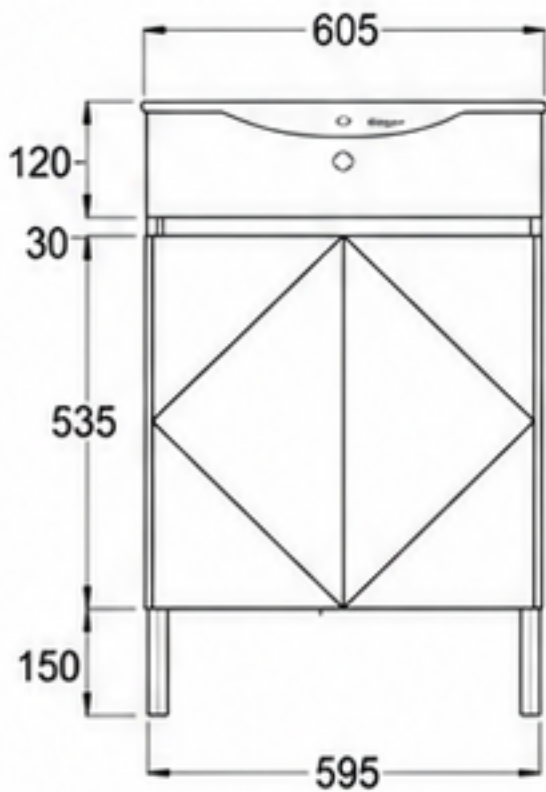

MODEL INFORMATION

Model Number BVWH-6045C

MATERIAL & FINISH

Material Multi-layer Plywood

Color / Finish White

SIZE & DIMENSIONS

Overall Size 605mm (W) x 460mm (D) x 850mm (H)

Basin Size 605mm (W) x 460mm (D)

Basin Depth 120mm

Cabinet Height 535mm

Leg Height 150mm

Shelf 1 Adjustable Shelf

Tap Hole Ø35mm

Overflow Yes

TECHNICAL INFORMATION

Mounting Type Floor Standing

Assembly Self Assembly Required

Number of Doors 2

Number of Shelves 1

Feature Soft Close Hinges

 Please allow a tolerance of ±5mm for all dimensions.

DIAGRAM

FRONT VIEW

TOP VIEW

SIDE VIEW

* All dimensions are in millimetres (mm).

* Product images are for illustration purposes only. Actual colour may vary slightly.

PREMIUM QUALITY

Made from high quality multi-layer plywood for durability and stability.