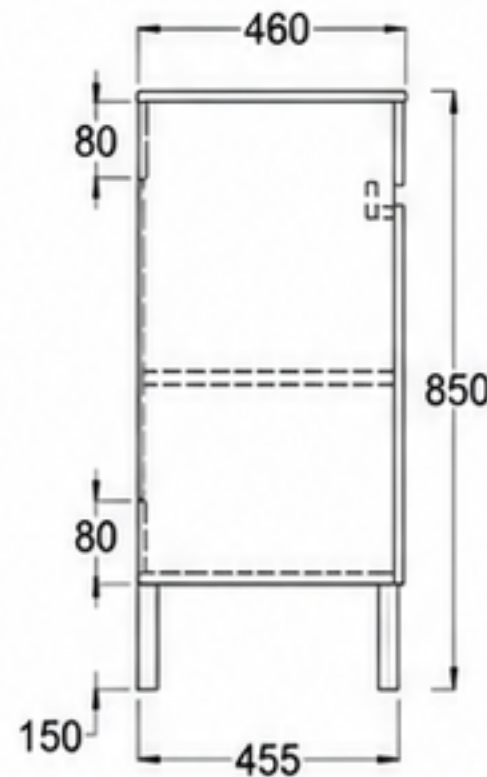

MODEL INFORMATION

Model Number BVWH-6045C

MATERIAL & FINISH

Material Multi-layer Plywood

Color / Finish White

SIZE & DIMENSIONS

Overall Size 605mm (W) x 460mm (D) x 850mm (H)

Basin Size 605mm (W) x 460mm (D)

Basin Depth 120mm

Cabinet Height 535mm

Leg Height 150mm

Shelf 1 Adjustable Shelf

Tap Hole Ø35mm

Overflow Yes

TECHNICAL INFORMATION

Mounting Type Floor Standing

Assembly Self Assembly Required

Number of Doors 2

Number of Shelves 1

Feature Soft Close Hinges

 Please allow a tolerance of ±5mm for all dimensions.

DIAGRAM

FRONT VIEW

TOP VIEW

SIDE VIEW

* All dimensions are in millimetres (mm).

* Product images are for illustration purposes only. Actual colour may vary slightly.

PREMIUM QUALITY

Made from high quality multi-layer plywood for durability and stability.