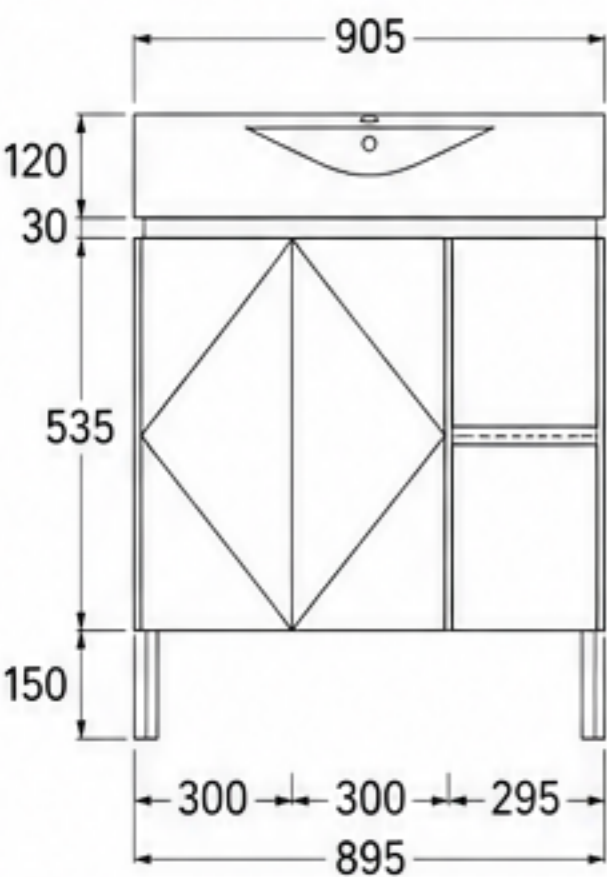

MODEL INFORMATION

Model Number BVWH-9045C

MATERIAL & FINISH

Material Multi-layer Plywood

Color / Finish White

SIZE & DIMENSIONS

Overall Size 905mm (W) x 460mm (D) x 850mm (H)

Basin Size 905mm (W) x 460mm (D)

Basin Depth 120mm

Cabinet Height 535mm

Leg Height 150mm

Shelf 1 Adjustable Shelf

Tap Hole Ø35mm

Overflow Yes

TECHNICAL INFORMATION

Mounting Type Floor Standing

Assembly Self Assembly Required

Number of Doors 2

Number of Shelves 1

Feature Soft Close Hinges

 Please allow a tolerance of ±5mm for all dimensions.

DIAGRAM

FRONT VIEW

TOP VIEW

SIDE VIEW

* All dimensions are in millimetres (mm).

* Product images are for illustration purposes only. Actual colour may vary slightly.

PREMIUM QUALITY

Made from high quality multi-layer plywood for durability and stability.