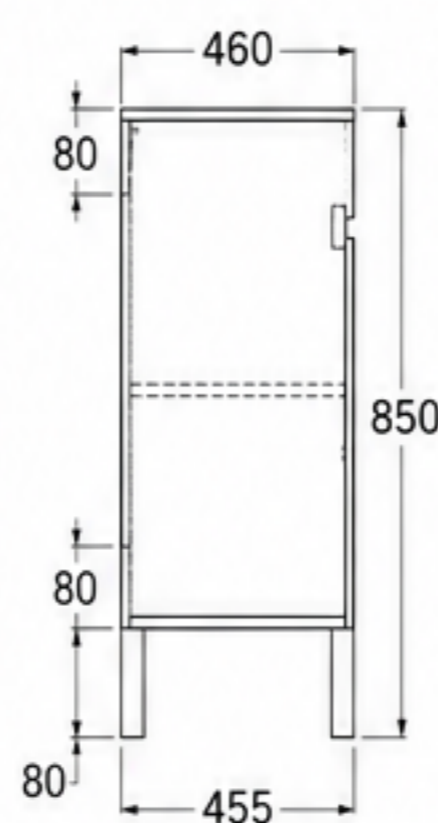

MODEL INFORMATION

Model Number BVWH-9045C

MATERIAL & FINISH

Material Multi-layer Plywood

Color / Finish White

SIZE & DIMENSIONS

Overall Size 905mm (W) x 460mm (D) x 850mm (H)

Basin Size 905mm (W) x 460mm (D)

Basin Depth 120mm

Cabinet Height 535mm

Leg Height 150mm

Shelf 1 Adjustable Shelf

Tap Hole Ø35mm

Overflow Yes

TECHNICAL INFORMATION

Mounting Type Floor Standing

Assembly Self Assembly Required

Number of Doors 2

Number of Shelves 1

Feature Soft Close Hinges

 Please allow a tolerance of ±5mm for all dimensions.

DIAGRAM

FRONT VIEW

TOP VIEW

SIDE VIEW

* All dimensions are in millimetres (mm).

* Product images are for illustration purposes only. Actual colour may vary slightly.

PREMIUM QUALITY

Made from high quality multi-layer plywood for durability and stability.