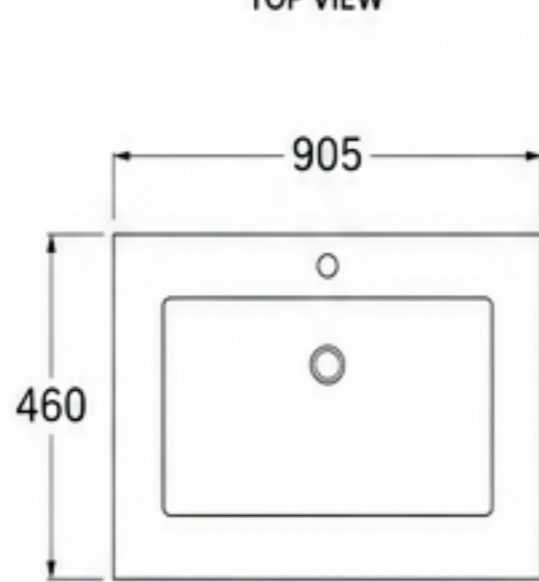

MODEL INFORMATION

Model Number BVWH-9045C

MATERIAL & FINISH

Material Multi-layer Plywood

Color / Finish White

SIZE & DIMENSIONS

Overall Size 905mm (W) x 460mm (D) x 850mm (H)

Basin Size 905mm (W) x 460mm (D)

Basin Depth 120mm

Cabinet Height 535mm

Leg Height 150mm

Shelf 1 Adjustable Shelf

Tap Hole Ø35mm

Overflow Yes

TECHNICAL INFORMATION

Mounting Type Floor Standing

Assembly Self Assembly Required

Number of Doors 2

Number of Shelves 1

Feature Soft Close Hinges

 Please allow a tolerance of ±5mm for all dimensions.

DIAGRAM

FRONT VIEW

TOP VIEW

SIDE VIEW

* All dimensions are in millimetres (mm).

* Product images are for illustration purposes only. Actual colour may vary slightly.

PREMIUM QUALITY

Made from high quality multi-layer plywood for durability and stability.