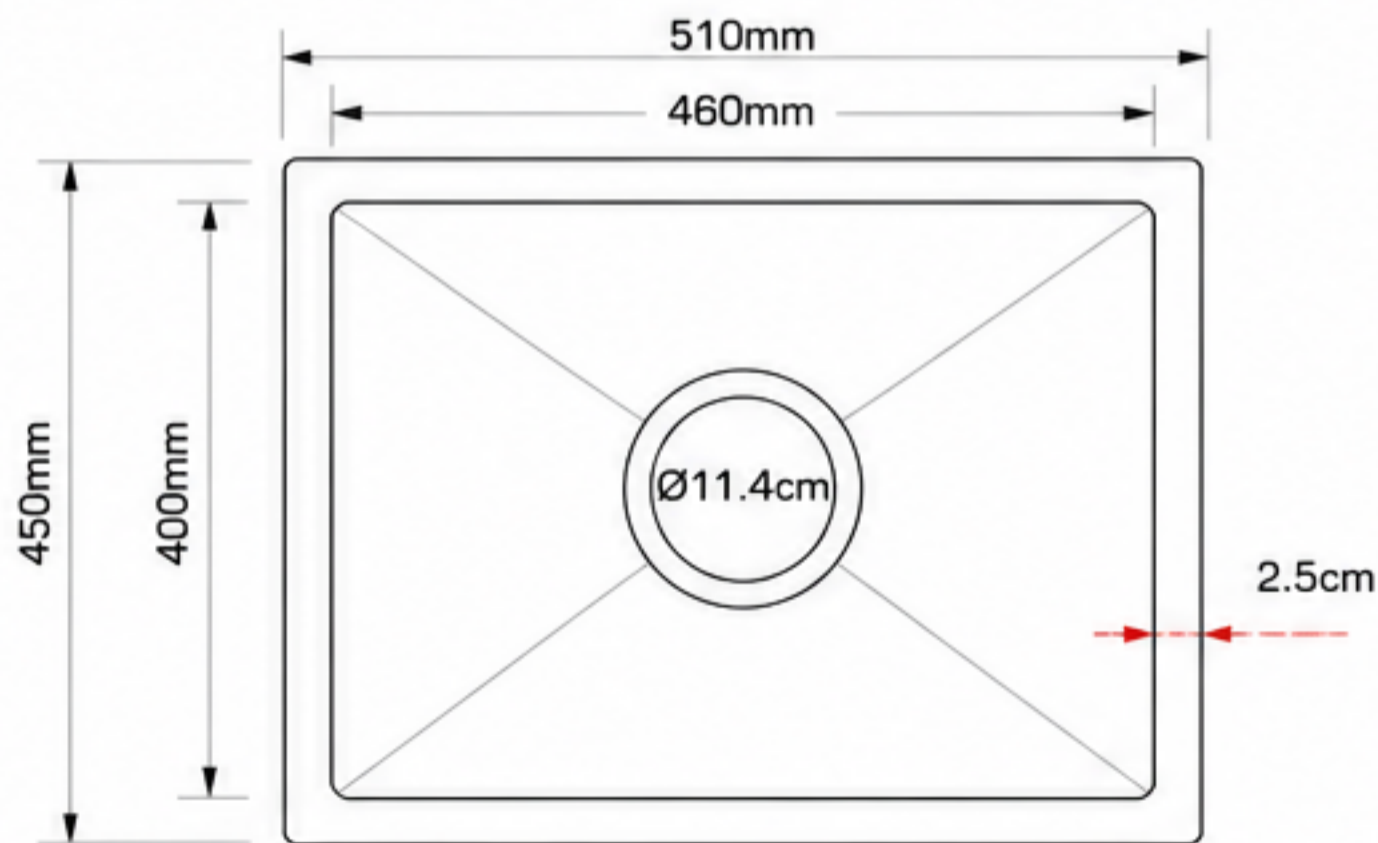

NOXWELL

KITCHEN SINK COLLECTION

KSBL-5145

SINGLE BOWL SINK

Exterior Dimensions	Interior Dimensions	Basin Depth	Drain Opening	Rim Thickness
510mm x 450mm	460mm x 400mm	230mm	11.4cm	2.5cm

MODEL

Model Number KSBL-5145

MATERIAL & FINISH

Material High-grade Stainless Steel

Finish Gun Metal Black

SIZE & DIMENSIONS

Exterior Dimensions 510mm x 450mm

Interior Dimensions 460mm x 400mm

Basin Depth 230mm

TECHNICAL INFORMATION

Drain Opening 11.4cm

Rim Thickness 2.5cm

304 STAINLESS STEEL

SOUND REDUCTION

ANTI-CONDENSATION COATING

PREMIUM QUALITY

www.noxwell.com.au