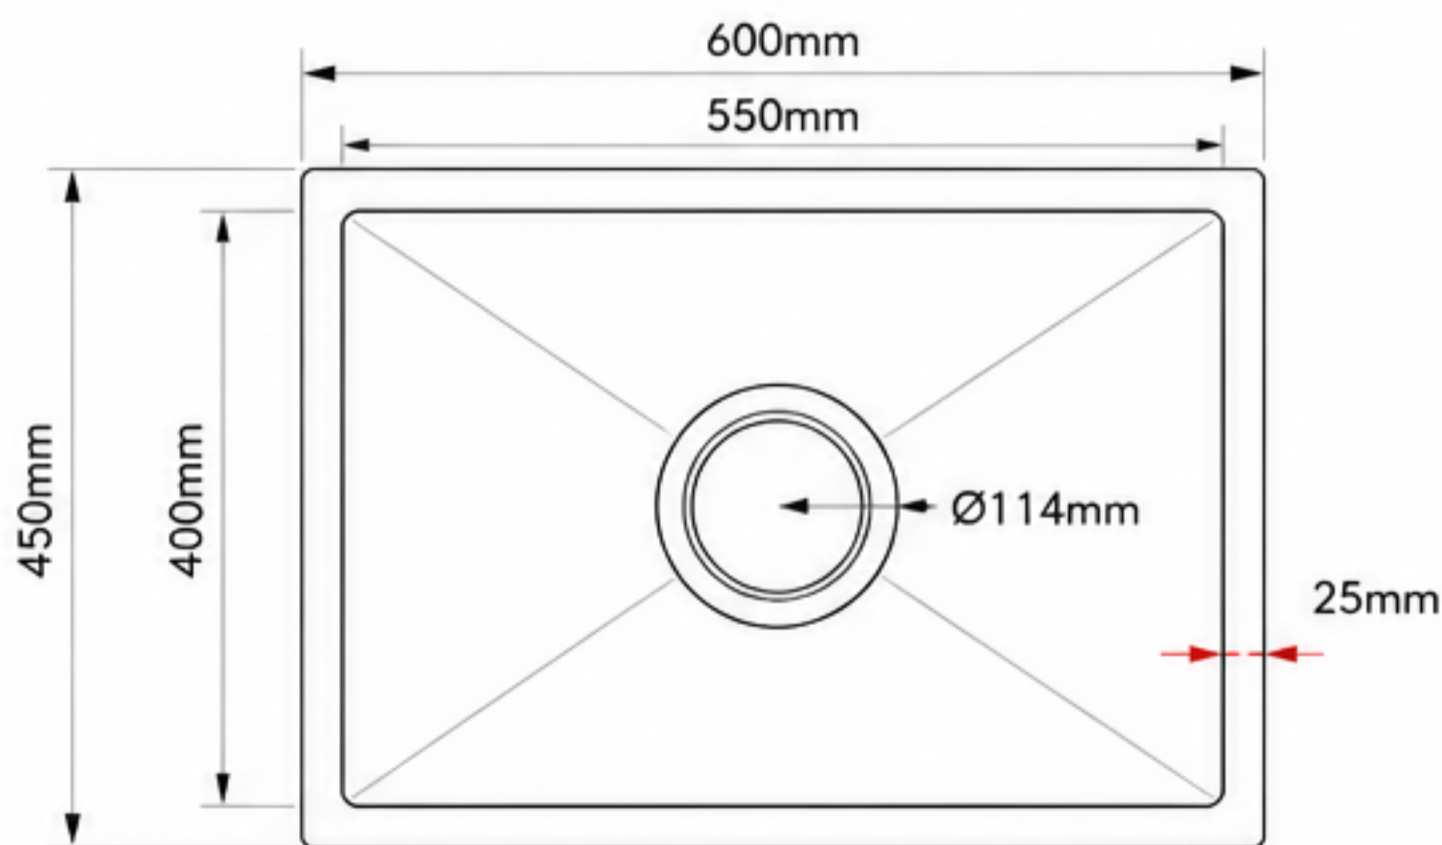

NOXWELL

KITCHEN SINK COLLECTION

KSBL-6045

BIG SINGLE BOWL SINK

Outer Dimensions (L x W)	Inner Bowl Size (L x W)	Depth	Drain Opening	Rim Width
600mm x 450mm	550mm x 400mm	230mm	114mm	25mm

MODEL

Series Big Single Bowl

MATERIAL & FINISH

Gun metal Finish PVD Gun metal Black (KSBL-6045)

SIZE & DIMENSIONS

Outer Dimensions 600mm x 450mm
Inner Bowl Size 550mm x 400mm
Depth 230mm

TECHNICAL INFORMATION

Drain Opening 114mm
Rim Width 25mm