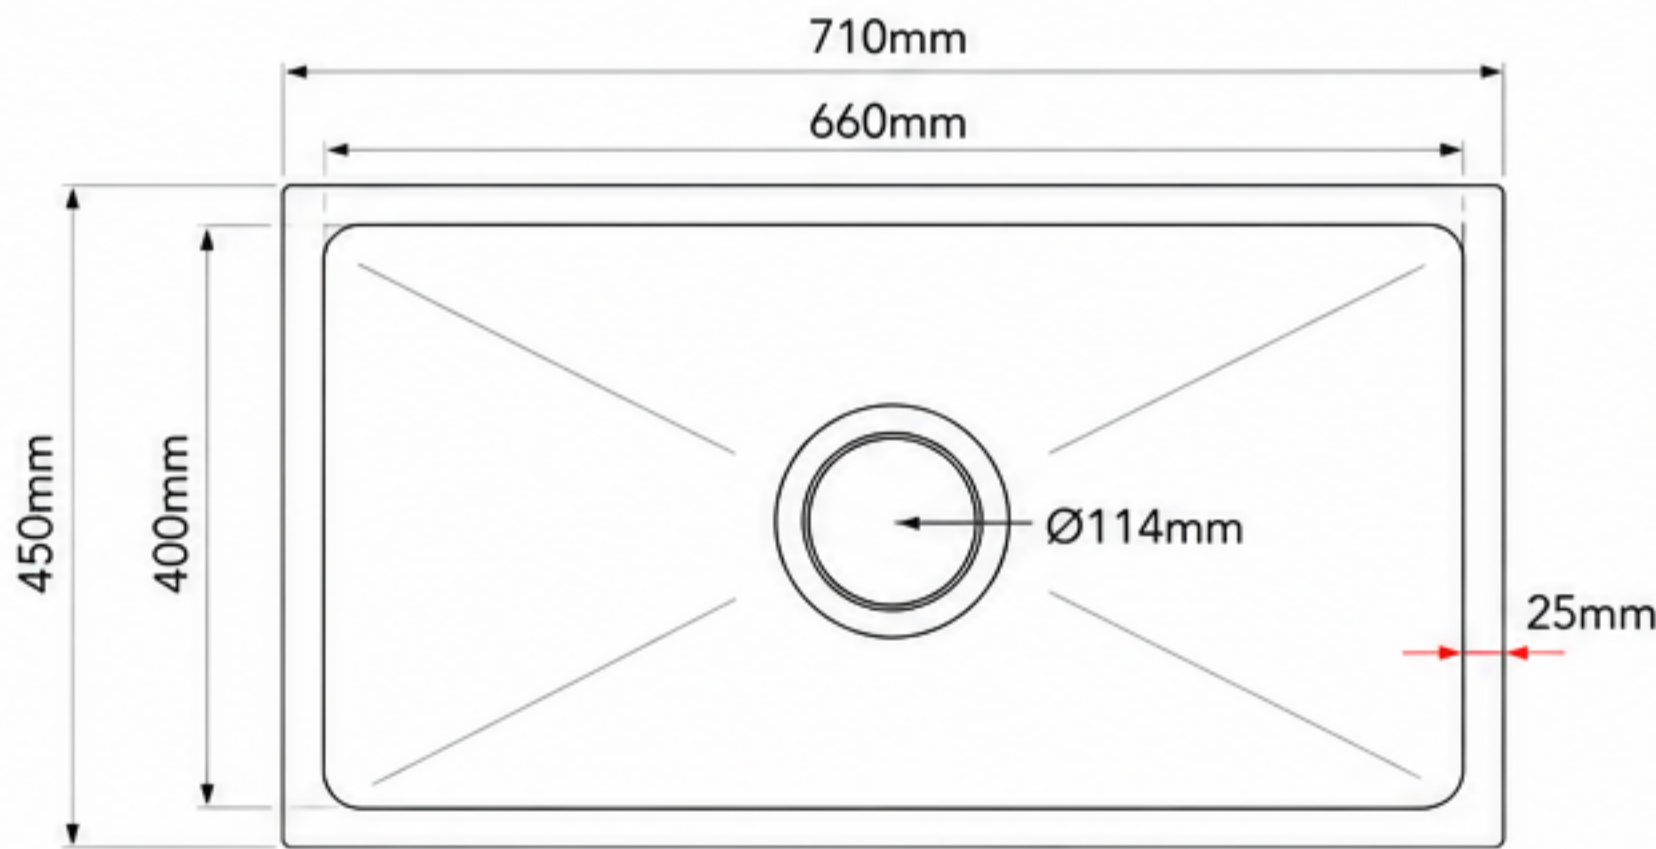

KSSV-7145

BIG SINGLE BOWL SINK

Outer Dimensions (L x W)	Inner Bowl Size (L x W)	Depth	Drain Opening	Rim Width
710mm x 450mm	660mm x 400mm	230mm	114mm	25mm

MODEL

Series: Big Single Bowl

MATERIAL & FINISH

Silver Finish: Stainless Steel Silver (KSSV-7145)

SIZE & DIMENSIONS

Outer Dimensions: 710mm x 450mm
 Inner Bowl Size: 660mm x 400mm
 Depth: 230mm

TECHNICAL INFORMATION

Drain Opening: 114mm
 Rim Width: 25mm

304 STAINLESS STEEL

SOUND REDUCTION

ANTI-CONDENSATION COATING