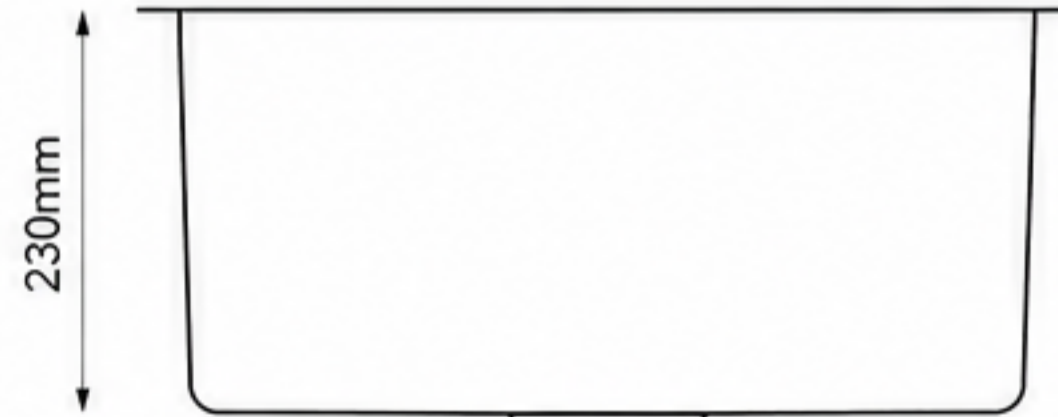

## BIG SINGLE BOWL SINK

Outer Dimensions (L x W)	Inner Bowl Size (L x W)	Depth	Drain Opening	Rim Width
710mm x 450mm	660mm x 400mm	230mm	114mm	25mm

### SIZE & DIMENSIONS

Outer Dimensions 710mm x 450mm

Inner Bowl Size 660mm x 400mm

Depth 230mm