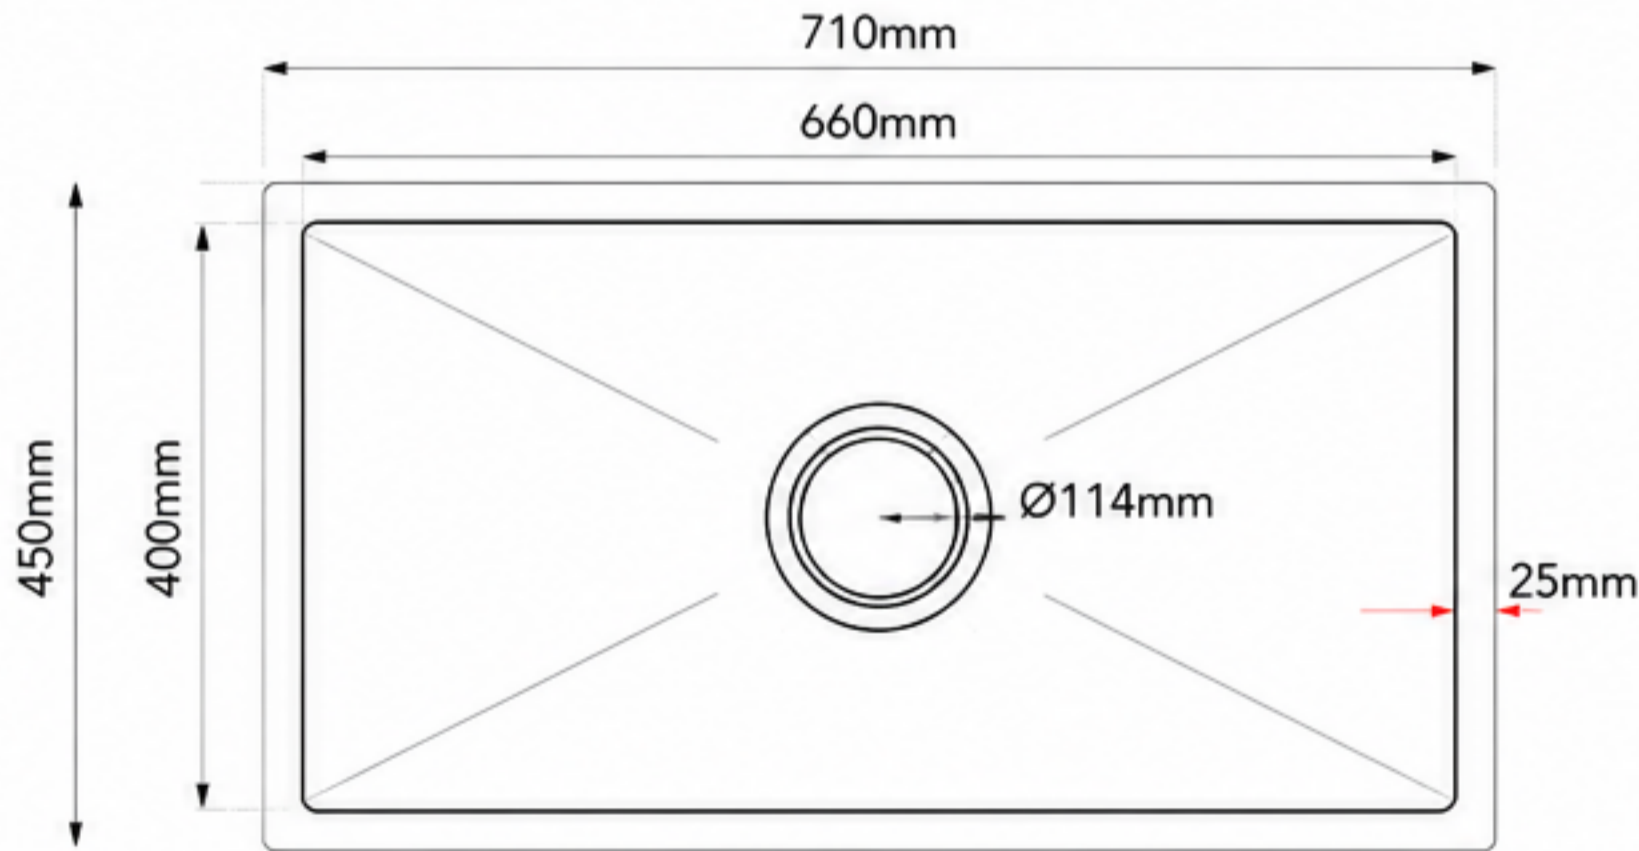

## BIG SINGLE BOWL SINK

Outer Dimensions (L x W)	Inner Bowl Size (L x W)	Depth	Drain Opening	Rim Width
710mm x 450mm	660mm x 400mm	230mm	114mm	25mm

### SIZE & DIMENSIONS

Outer Dimensions 710mm x 450mm

Inner Bowl Size 660mm x 400mm

Depth 230mm

### TECHNICAL INFORMATION

Drain Opening 114mm

Rim Width 25mm

304 STAINLESS STEEL

SOUND REDUCTION

ANTI-CONDENSATION COATING

PREMIUM QUALITY

[www.noxwell.com.au](http://www.noxwell.com.au)