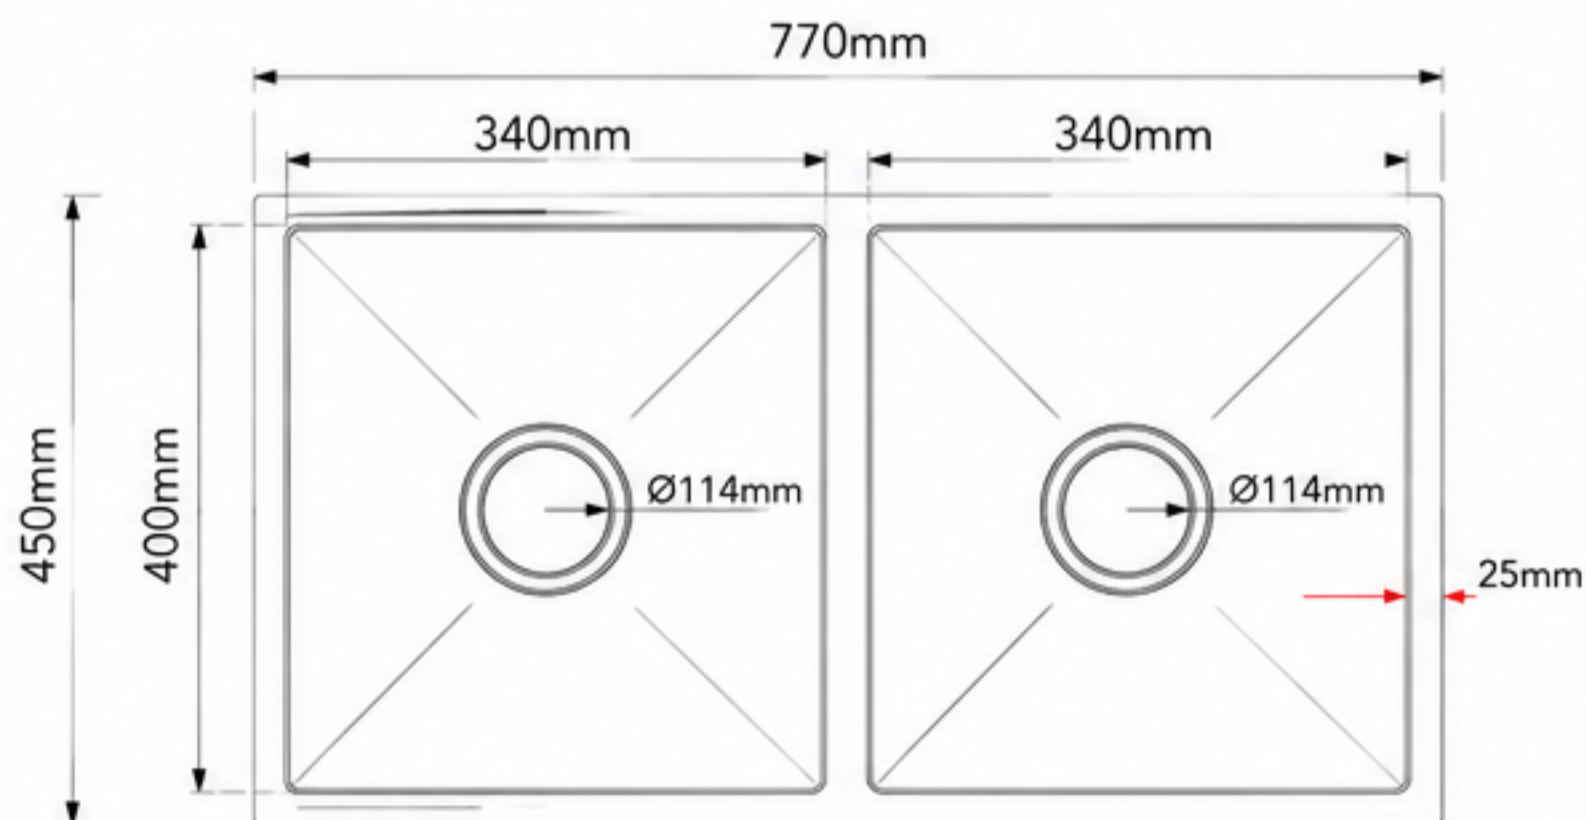

NOXWELL

KITCHEN SINK COLLECTION

KSSV-7745D

DOUBLE BOWL SINK

| Outer Dimensions (L x W) | Inner Bowl Size (L x W) | Depth | Drain Opening | Rim Width |
|--------------------------|-------------------------------|-------|---------------|-----------|
| 770mm x 450mm | 340mm x 400mm & 340mm x 400mm | 205mm | 114mm | 25mm |

MODEL

Series Double Bowl

MATERIAL & FINISH

Silver Finish Brushed Silver (KSSV-7745D)

SIZE & DIMENSIONS

Outer Dimensions 770mm x 450mm
Inner Bowl Size 340mm x 400mm & 340mm x 400mm
Depth 205mm

TECHNICAL INFORMATION

Drain Opening 114mm
Rim Width 25mm

304 STAINLESS STEEL

SOUND REDUCTION

ANTI-CONDENSATION COATING

PREMIUM QUALITY

www.noxwell.com.au