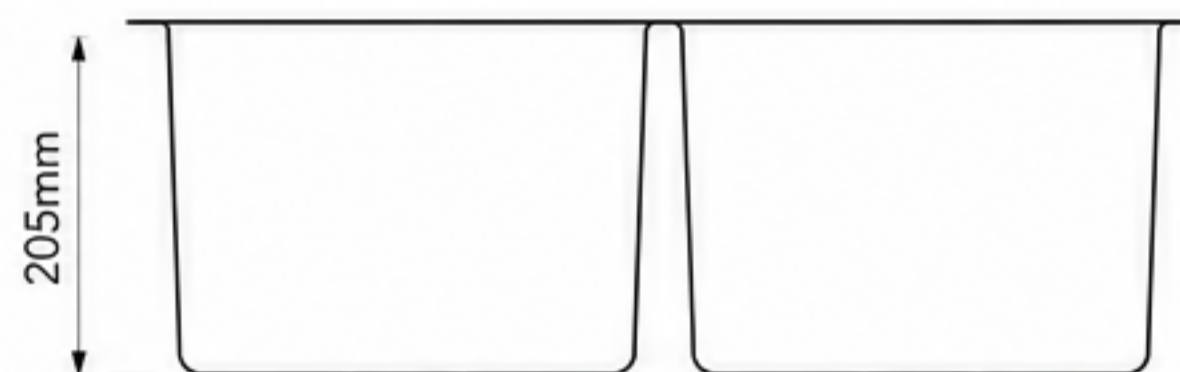

NOXWELL

KITCHEN SINK COLLECTION

KSSV-7745D

DOUBLE BOWL SINK

| Outer Dimensions (L x W) | Inner Bowl Size (L x W) | Depth | Drain Opening | Rim Width |
|--------------------------|-------------------------------|-------|---------------|-----------|
| 770mm x 450mm | 340mm x 400mm & 340mm x 400mm | 205mm | 114mm | 25mm |

MODEL

Series Double Bowl

MATERIAL & FINISH

Silver Finish Brushed Silver (KSSV-7745D)

SIZE & DIMENSIONS

Outer Dimensions 770mm x 450mm
Inner Bowl Size 340mm x 400mm & 340mm x 400mm
Depth 205mm

TECHNICAL INFORMATION

Drain Opening 114mm
Rim Width 25mm

304 STAINLESS STEEL

SOUND REDUCTION

ANTI-CONDENSATION COATING

PREMIUM QUALITY

www.noxwell.com.au