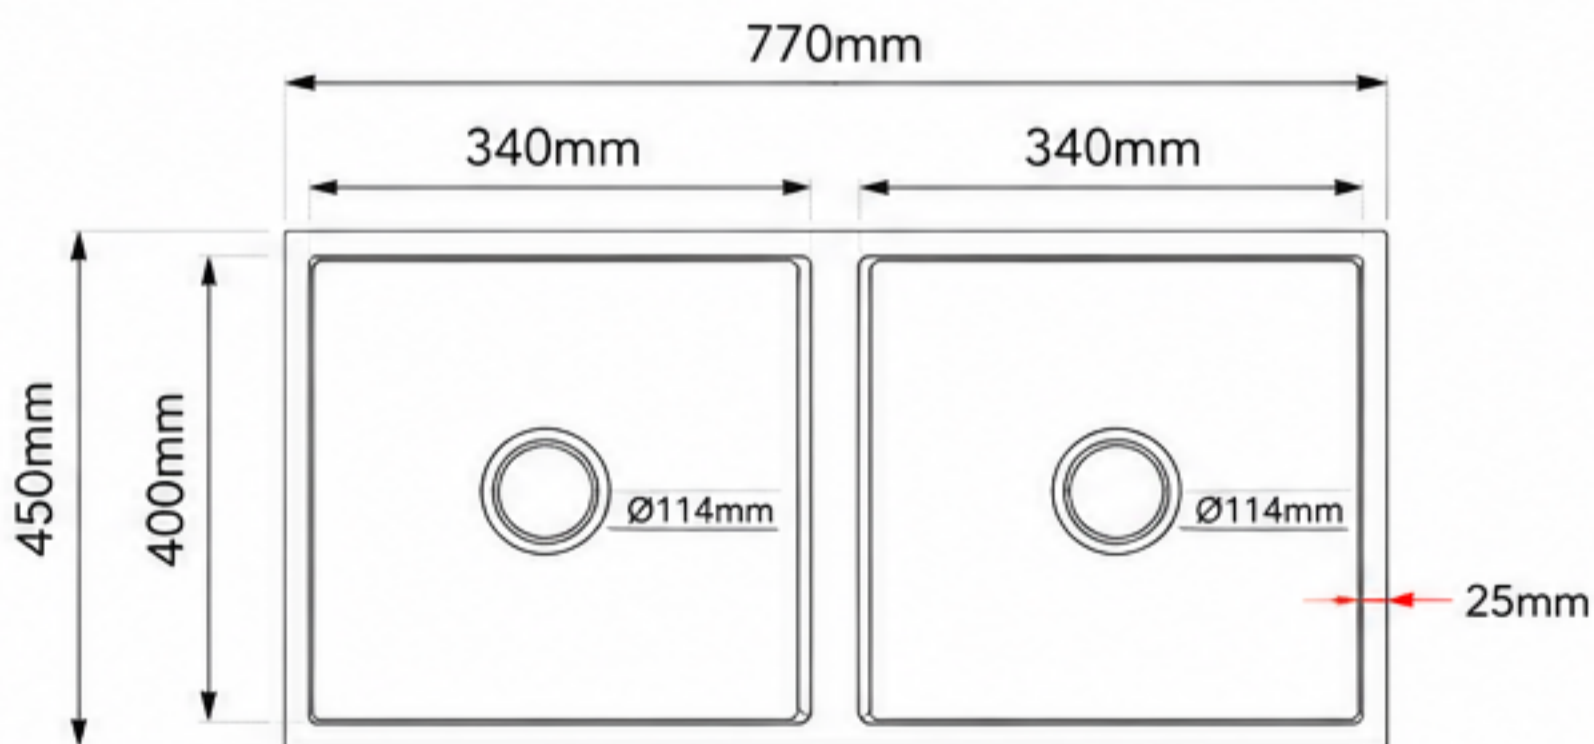

NOXWELL

KITCHEN SINK COLLECTION

KSBL-7745D

DOUBLE BOWL SINK

Outer Dimensions (L x W)	Inner Bowl Size (L x W)	Depth	Drain Opening	Rim Width
770mm x 450mm	340mm x 400mm & 340mm x 400mm	205mm	114mm	25mm

MODEL

Series Double Bowl

MATERIAL & FINISH

Silver Finish Gunmetal Black (KSBL-7745D)

SIZE & DIMENSIONS

Outer Dimensions 770mm x 450mm
Inner Bowl Size 340mm x 400mm & 340mm x 400mm
Depth 205mm

TECHNICAL INFORMATION

Drain Opening 114mm
Rim Width 25mm

304 STAINLESS STEEL

SOUND REDUCTION

ANTI-CONDENSATION COATING

PREMIUM QUALITY

www.noxwell.com.au