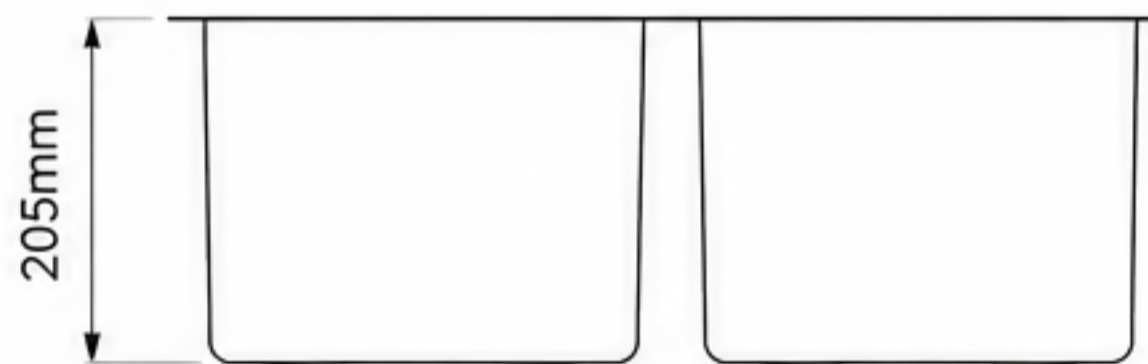

NOXWELL

KITCHEN SINK COLLECTION

KSBL-7745D

DOUBLE BOWL SINK

Outer Dimensions (L x W)	Inner Bowl Size (L x W)	Depth	Drain Opening	Rim Width
770mm x 450mm	340mm x 400mm & 340mm x 400mm	205mm	114mm	25mm

MODEL

Series Double Bowl

MATERIAL & FINISH

Silver Finish Gunmetal Black (KSBL-7745D)

SIZE & DIMENSIONS

Outer Dimensions 770mm x 450mm
Inner Bowl Size 340mm x 400mm & 340mm x 400mm
Depth 205mm

TECHNICAL INFORMATION

Drain Opening 114mm
Rim Width 25mm

304 STAINLESS STEEL

SOUND REDUCTION

ANTI-CONDENSATION COATING

PREMIUM QUALITY

www.noxwell.com.au