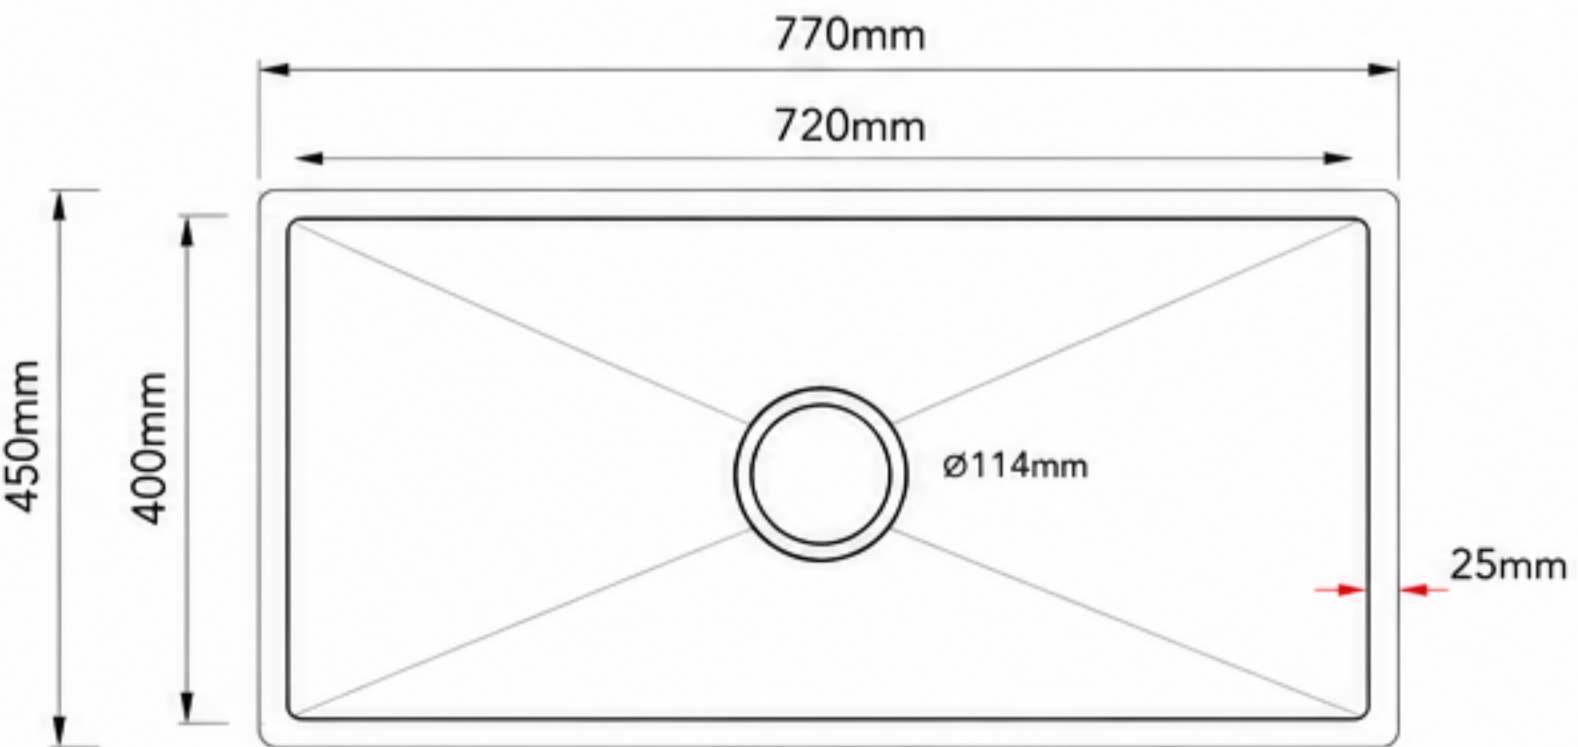

KSSV-7745

BIG SINGLE BOWL SINK

Outer Dimensions (L x W)	Inner Bowl Size (L x W)	Depth	Drain Opening	Rim Width
770mm x 450mm	720mm x 400mm	250mm	114mm	25mm

MODEL

Series Big Single Bowl

MATERIAL & FINISH

Silver Finish Stainless Steel Silver (KSSV-7745)

SIZE & DIMENSIONS

Outer Dimensions 770mm x 450mm

Inner Bowl Size 720mm x 400mm

Depth 250mm

TECHNICAL INFORMATION

Drain Opening 114mm

Rim Width 25mm