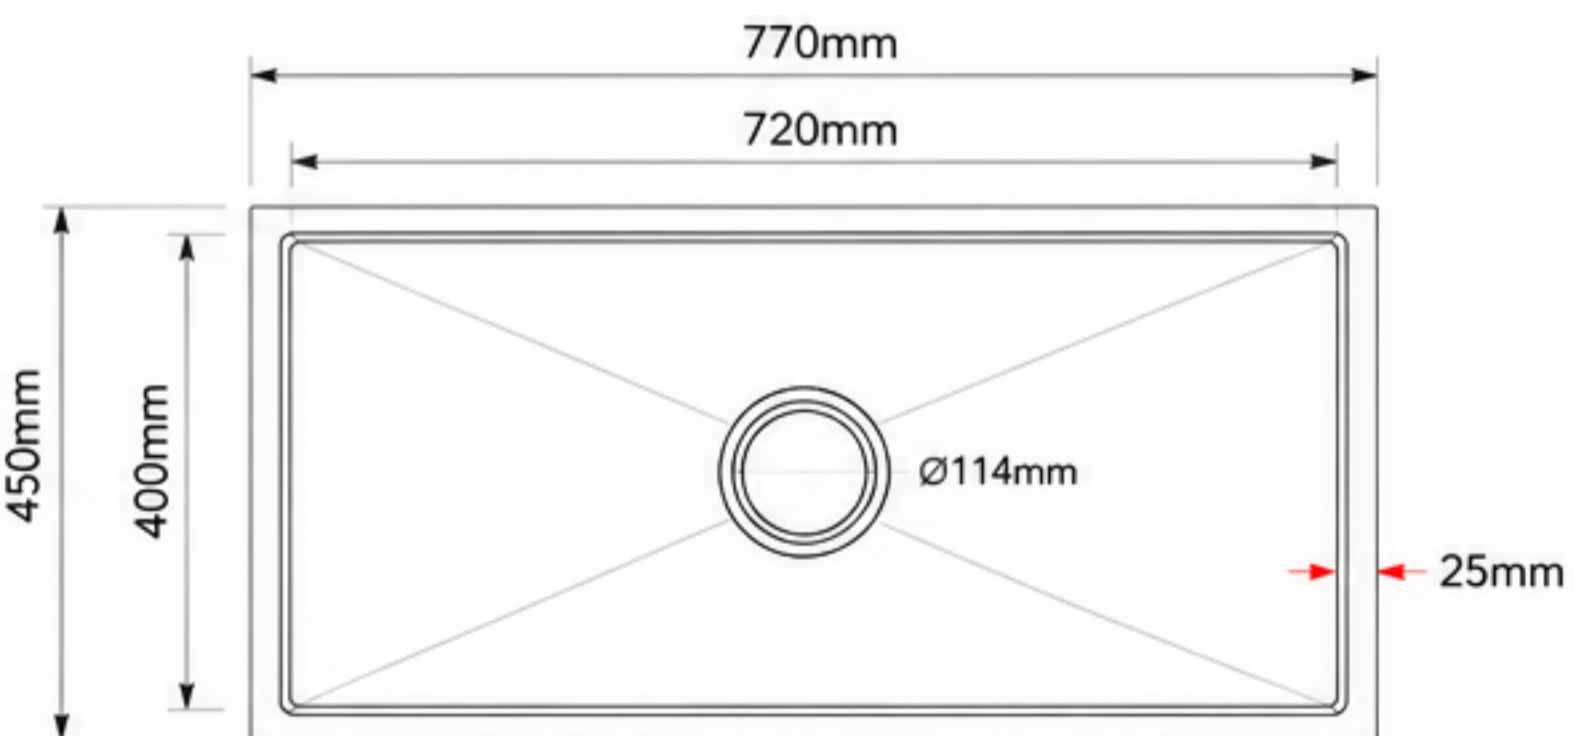

## BIG SINGLE BOWL SINK

Outer Dimensions (L x W)	Inner Bowl Size (L x W)	Depth	Drain Opening	Rim Width
770mm x 450mm	720mm x 400mm	250mm	114mm	25mm

### SIZE & DIMENSIONS

Outer Dimensions 770mm x 450mm

Inner Bowl Size 720mm x 400mm

Depth 250mm

### TECHNICAL INFORMATION

Drain Opening 114mm

Rim Width 25mm

 304 STAINLESS STEEL

 SOUND REDUCTION

 ANTI-CONDENSATION COATING

 PREMIUM QUALITY

 [www.noxwell.com.au](http://www.noxwell.com.au)