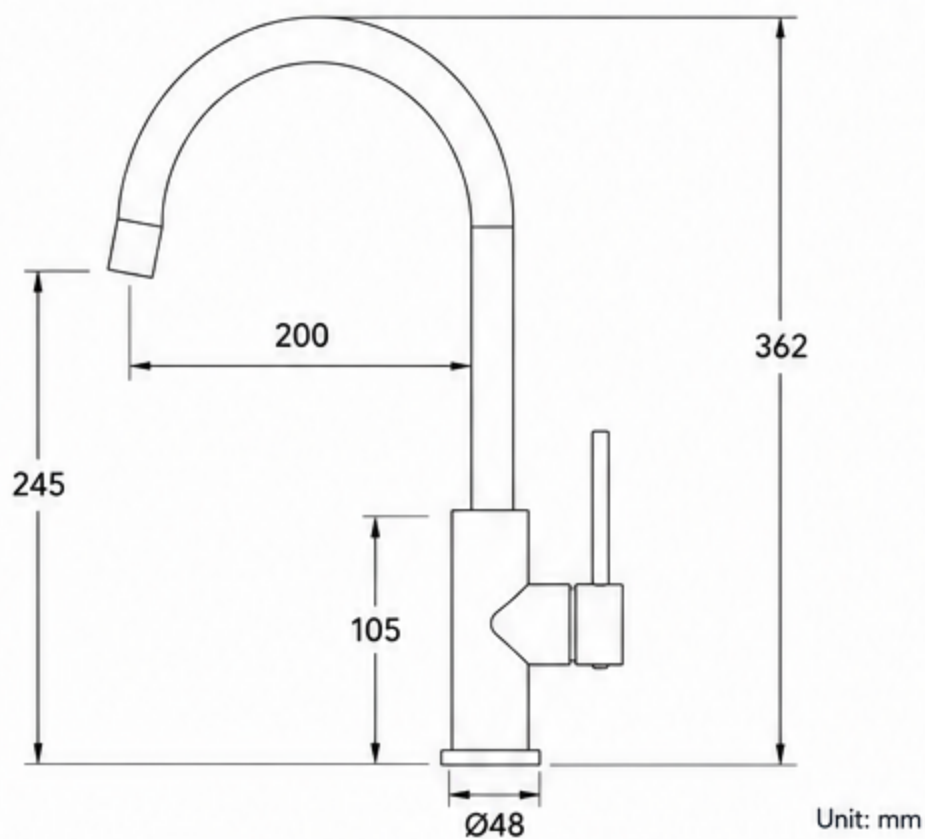

NOXWELL

BATHROOM COLLECTION

KMBL-7470

KITCHEN MIXER

DIAGRAM

MODEL INFORMATION

Model Number KMBL-7470

MATERIAL & FINISH

 **360° Swivel Spout**
Full swivel spout for greater reach and convenience.

 **Water Efficient**
WELS Approved for water efficiency and performance.

CERTIFICATIONS

 WaterMark Approved

 WELS Approved

TECHNICAL INFORMATION

Installation Type	Deck Mounted
Control Type	Single Lever
Cartridge	35mm Ceramic Cartridge
Swivel Spout	360°
Watermark	Yes

NOXWELL

BATHROOM COLLECTION

 Unit 10/1 Millennium Court,
SilverWater NSW 2128
 +61 0416186667
 info@noxwell.com.au
 www.noxwell.com.au