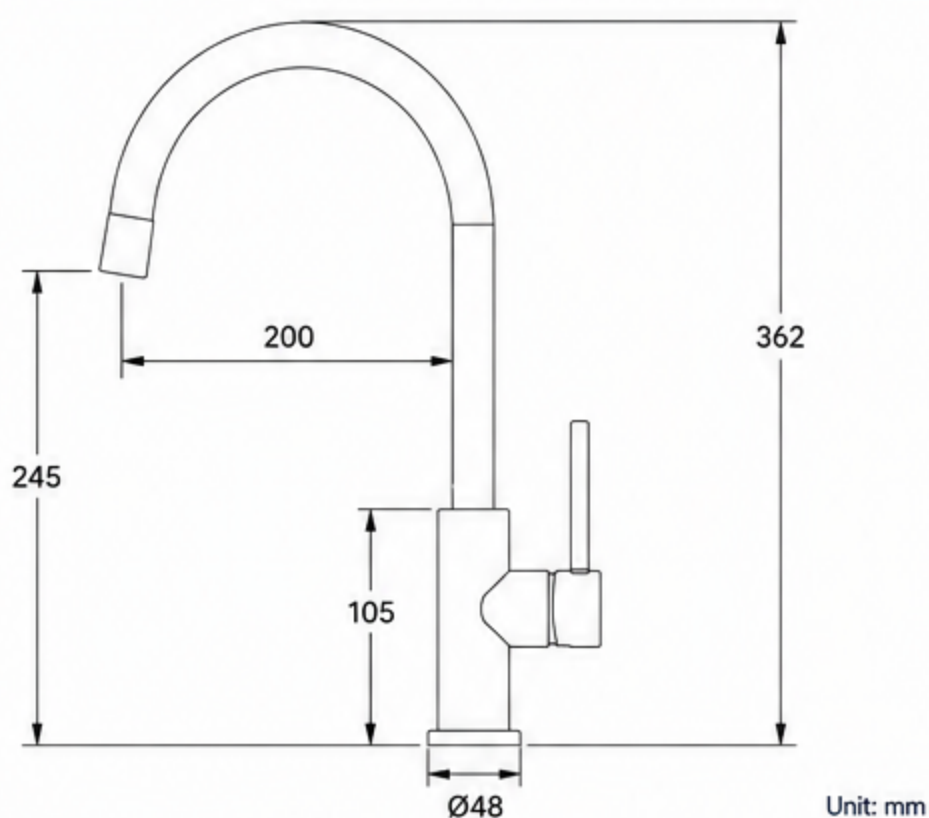

Full swivel spout for greater reach and convenience.

Water Efficient

WELS Approved for water efficiency and performance.

CERTIFICATIONS

WaterMark Approved

WELS Approved

TECHNICAL INFORMATION

Installation Type	Deck Mounted
Control Type	Single Lever
Cartridge	35mm Ceramic Cartridge
Swivel Spout	360°
Watermark	Yes

DIAGRAM (Unit: mm)

NOXWELL

— BATHROOM MIXER —

Unit 10/1 Millennium Court,
SilverWater NSW 2128

+61 0416186667

info@noxwell.com.au

www.noxwell.com.au

DURABLE
& RELIABLE