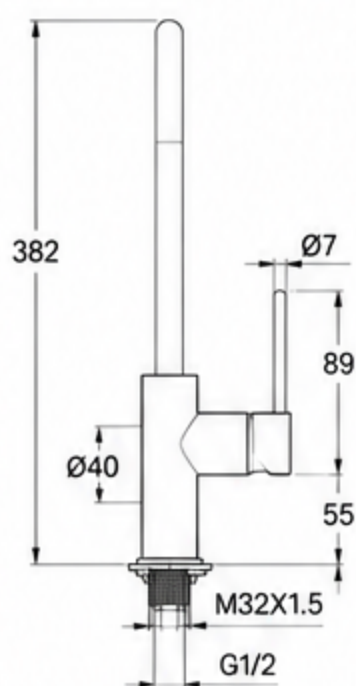

NOXWELL

BATHROOM COLLECTION

KMSV-7471

KITCHEN MIXER

PULL-OUT FRONT SECTION

The front part of the spout can be smoothly pulled out for flexible rinsing.

Easy Pull-Out

Smooth extension & retraction

60 cm

Extended Reach

Greater flexibility for cleaning

**Pull-Out
Front Section**

**360°
Swivel**

**Easy
Operation**

**Easy to Clean
Surface**

DIAGRAM (Unit: mm)

MODEL INFORMATION

Model Number KMSV-7471

MATERIAL & FINISH

Material 304 Stainless Steel

Color / Finish Stainless Steel (Brushed)

FEATURES & BENEFITS

Pull-Out Front Section

Front part of the spout can be pulled out for versatile cleaning.

Swivel Spout 360°

Pull-Out Length ≈60 cm

Watermark Yes

NOXWELL

BATHROOM COLLECTION

**DURABLE
& RELIABLE**

**WATER
RESISTANT**

**MODERN
DESIGN**