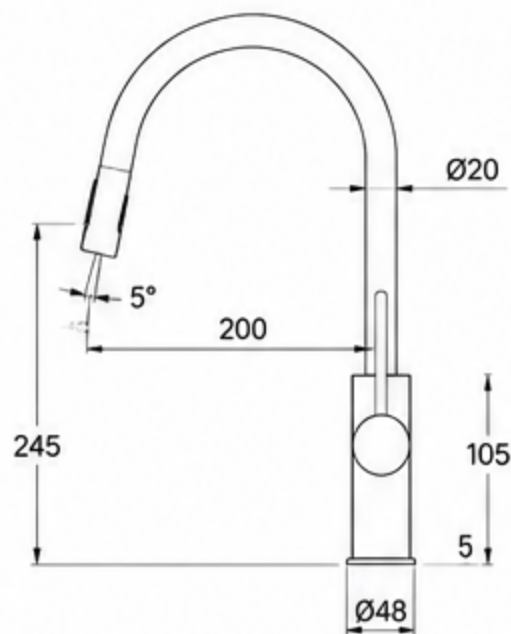

NOXWELL

BATHROOM COLLECTION

KMSV-7471

KITCHEN MIXER

PULL-OUT FRONT SECTION

The front part of the spout can be smoothly pulled out for flexible rinsing.

Easy Pull-Out

Smooth extension & retraction

60 cm

Extended Reach

Greater flexibility for cleaning

**Pull-Out
Front Section**

**360°
Swivel**

**Easy
Operation**

**Easy to Clean
Surface**

DIAGRAM (Unit: mm)

MODEL INFORMATION

Model Number KMSV-7471

MATERIAL & FINISH

Material 304 Stainless Steel

Color / Finish Stainless Steel (Brushed)

FEATURES & BENEFITS

Pull-Out Front Section

Front part of the spout can be pulled out for versatile cleaning.

Swivel Spout 360°

Pull-Out Length ≈60 cm

Watermark Yes

NOXWELL

BATHROOM COLLECTION

**DURABLE
& RELIABLE**

**WATER
RESISTANT**

**MODERN
DESIGN**